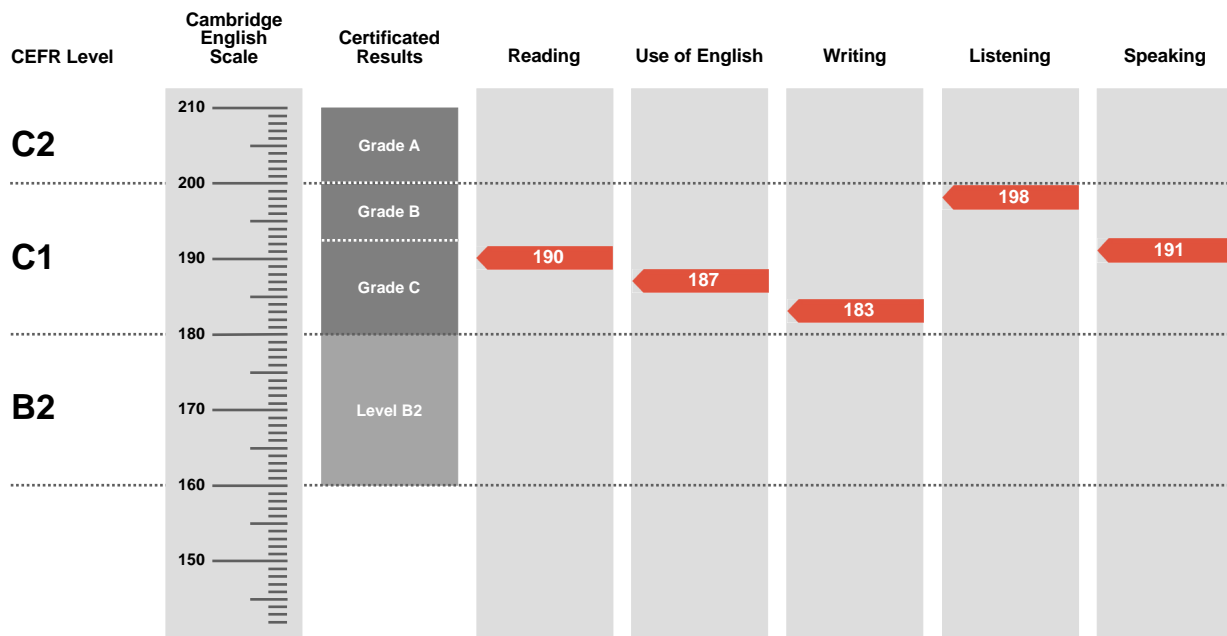

Pass at Grade C

Overall Score

190

CEFR Level

C1

Advanced is an examination targeted at Level C1 in the Council of Europe's Common European Framework of Reference.

Candidates achieving Grade A (between 200 and 210 on the Cambridge English Scale) receive a certificate stating that they have demonstrated ability at Level C2. Candidates achieving Grade B or Grade C (between 180 and 199 on the Cambridge English Scale) receive a certificate at Level C1.